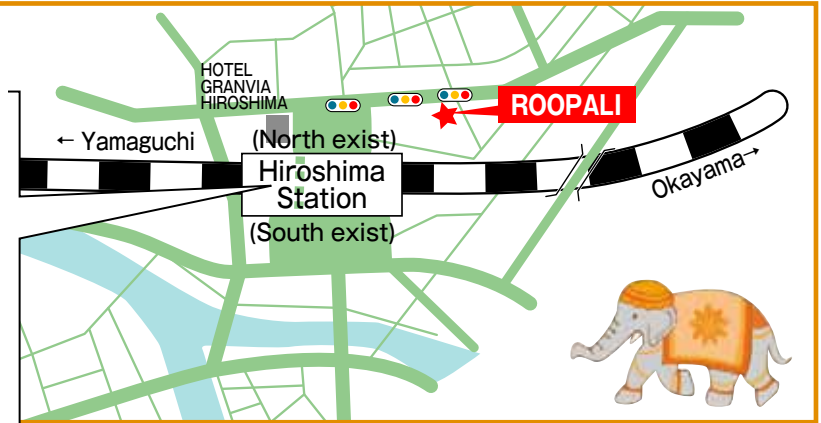

(with tomato soup)

※ Kids plate(with toy) ※

¥800

Please choose one curry,
one soft drink and nan or rice from nemu

Vegetable Salad	¥100	Lassie	¥200
Coffee	¥100	Mango juice	¥200
Chai	¥100		

Map

a root to North exist
from South exist in Hiroshima Station